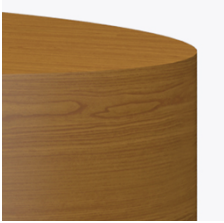

Product Features

Durable Finish

Kwalu's proprietary finish doesn't have any of the drawbacks of wood. The finish is moisture impervious, easy to clean and maintenance-free.