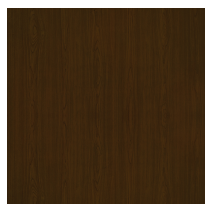

### Table Finish

Wood Ash  
(Fusion)

Midnight Oak  
(Fusion)

Natural  
Mahogany  
(Fusion)

Espresso  
(Fusion)

African  
Mahogany  
(Fusion)