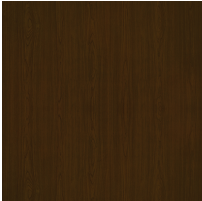

Espresso
(Fusion)