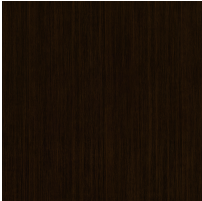

Midnight Oak
(Fusion)