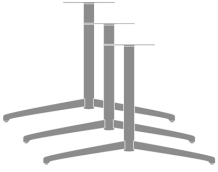

List Price: \$1134

Model: LUMTBT26SH - Lumio Triple Pedestal T Base, Small, Standard Height

Specifications: 26W 30D 28.5H 56LBS

List Price: \$1739

Model: LUMTBT26WH - Lumio Triple Pedestal T Base, Small, Wheelchair Height

Specifications: 26W 30D 30.5H 20LBS

List Price: \$1772

Model: LUMTBT31SH - Lumio Triple Pedestal T Base, Medium, Standard Height

Specifications: 31W 30D 28.5H 58LBS

List Price: \$1910

Model: LUMTBT31WH - Lumio Triple Pedestal T Base, Medium, Wheelchair Height

Specifications: 31W 30D 30.5H 63LBS

List Price: \$1950

Model: LUMTBT41SH - Lumio Triple Pedestal T Base, Large, Standard Height

Specifications: 41W 30D 28.5H 62LBS

List Price: \$2104

Model: LUMTBT41WH - Lumio Triple Pedestal T Base, Large, Wheelchair Height

Specifications: 41W 30D 30.5H 69LBS

List Price: \$2144

Model: LUMTBD26SH - Lumio Twin Pedestal T Base, Small, Standard Height

Specifications: 26W 28D 28.5H 37LBS

List Price: \$1163

Model: LUMTBD26WH - Lumio Twin Pedestal T Base, Small, Wheelchair Height