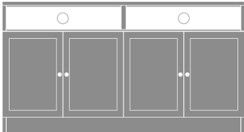

## Product Dimensions and Specs

Overall 60W 18D 32H

Wt. 183 lbs

Product Statement of Line Images

Lancaster Media Console with  
Shelves – 60”W  
Model: LAMUC04S60  
60W 18D 32H

Product Features

Durable Finish