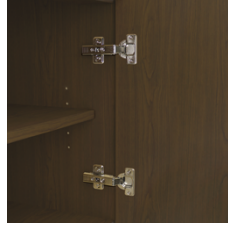

## Product Dimensions and Specs

Overall 60W 18D 32H

Wt. 183 lbs

Product Statement of Line Images

Lancaster Media Console with  
Shelves – 60”W  
Model: LAMUC04S60  
60W 18D 32H

Product Features

Durable Finish

Door Hinges

100° self-closing, kitchen-grade Blum® Euro Hinges provide a smooth motion.

Adjustable Shelf

Unit includes adjustable enclosed shelves.

Optional Drawers

Drawers are available and are optional.

Optional Widths