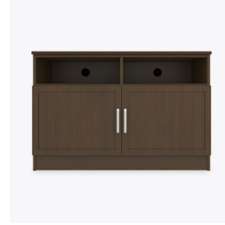

Product Statement of Line Images

Lancaster Media Console with
Drawers – 48"W
Model: LAMUC22S48
48W 18D 32H

Product Features

Durable Finish

Kwalu's proprietary finish doesn't have any of the drawbacks of wood. The finish is moisture impervious, easy to clean and maintenance-free.

Chamfered Frames

The raised overlay on this collection adds a classic style feature.

Door Hinges

100° self-closing, kitchen-grade Blum® Euro Hinges provide a smooth motion.

Adjustable Shelf

Unit includes adjustable enclosed shelves.