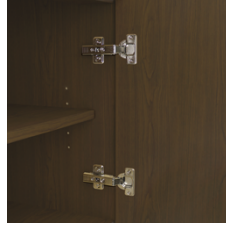

Product Statement of Line Images

Lancaster Media Console with
Drawers – 60"W
Model: LAMUC44S60
60W 18D 32H

Product Features

Durable Finish

Kwalu's proprietary finish doesn't have any of the drawbacks of wood. The finish is moisture impervious, easy to clean and maintenance-free.

Chamfered Frames

The raised overlay on this collection adds a classic style feature.

Door Hinges

100° self-closing, kitchen-grade Blum® Euro Hinges provide a smooth motion.

Adjustable Shelf

Unit includes adjustable enclosed shelves.