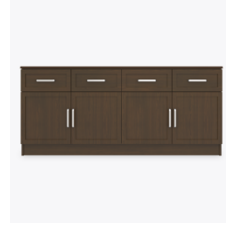

Product Statement of Line Images

Lancaster Media Console with
Shelves – 72”W
Model: LAMUC04S72
72W 18D 32H

Product Features

Durable Finish

Kwalu's proprietary finish doesn't have any of the drawbacks of wood. The finish is moisture impervious, easy to clean and maintenance-free.

Chamfered Frames

The raised overlay on this collection adds a classic style feature.

Door Hinges

100° self-closing, kitchen-grade Blum® Euro Hinges provide a smooth motion.

Adjustable Shelf

Unit includes adjustable enclosed shelves.

Optional Drawers

Drawers are available and are optional.

Optional Widths

Choose from 3 optional widths – 48", 60" or 72".

Product Finishes

Casegood Finish

Wood Ash
(Fusion)

Midnight Oak
(Fusion)