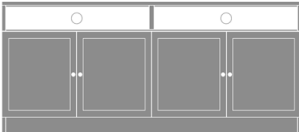

Product Statement of Line Images

Lancaster Media Console with
Shelves – 72”W
Model: LAMUC04S72
72W 18D 32H