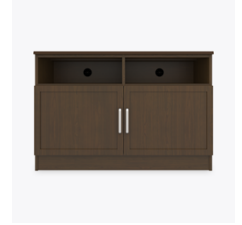

Product Statement of Line Images

Lancaster Media Console with
Shelves – 72”W
Model: LAMUC04S72
72W 18D 32H

Product Features

Durable Finish

Kwalu's proprietary finish doesn't have any of the drawbacks of wood. The finish is moisture impervious, easy to clean and maintenance-free.

Chamfered Frames

The raised overlay on this collection adds a classic style feature.

Door Hinges

100° self-closing, kitchen-grade Blum® Euro Hinges provide a smooth motion.

Adjustable Shelf

Unit includes adjustable enclosed shelves.

Optional Drawers

Drawers are available and are optional.

Optional Widths

Choose from 3 optional widths – 48", 60" or 72".

Product Finishes

Casegood Finish

Wood Ash
(Fusion)

Midnight Oak
(Fusion)