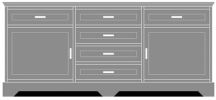

Model: DOBF62S48 - Dorchester Credenza Station – 48”W

Specifications: 48W 18D 32H 206LBS

List Price: \$4160

Model: DOBF62S72 - Dorchester Credenza Station – 72”W

Specifications: 72W 18D 32H 296LBS

List Price: \$4813

Model: DOBF62S60 - Dorchester Credenza Station – 60”W

Specifications: 60W 18D 32H 240LBS

List Price: \$4594