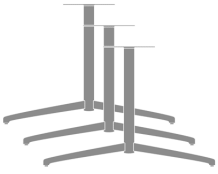

List Price: \$1134

Model: LUMTBT26SH - Lumio Triple Pedestal T Base, Small, Standard Height

Specifications: 26W 30D 28.5H 56LBS

List Price: \$1739

Model: LUMTBT26WH - Lumio Triple Pedestal T Base, Small, Wheelchair Height

Specifications: 26W 30D 30.5H 20LBS

List Price: \$1772

Model: LUMTBT31SH - Lumio Triple Pedestal T Base, Medium, Standard Height

Specifications: 31W 30D 28.5H 58LBS

List Price: \$1910

Model: LUMTBT31WH - Lumio Triple Pedestal T Base, Medium, Wheelchair Height

Specifications: 31W 30D 30.5H 63LBS

List Price: \$1950

Model: LUMTBT41SH - Lumio Triple Pedestal T Base, Large, Standard Height

Specifications: 41W 30D 28.5H 62LBS

List Price: \$2104

Model: LUMTBT41WH - Lumio Triple Pedestal T Base, Large, Wheelchair Height

Specifications: 41W 30D 30.5H 69LBS

List Price: \$2144

Model: LUMTBD26SH - Lumio Twin Pedestal T Base, Small, Standard Height

Specifications: 26W 28D 28.5H 37LBS

List Price: \$1163

Model: LUMTBD26WH - Lumio Twin Pedestal T Base, Small, Wheelchair Height