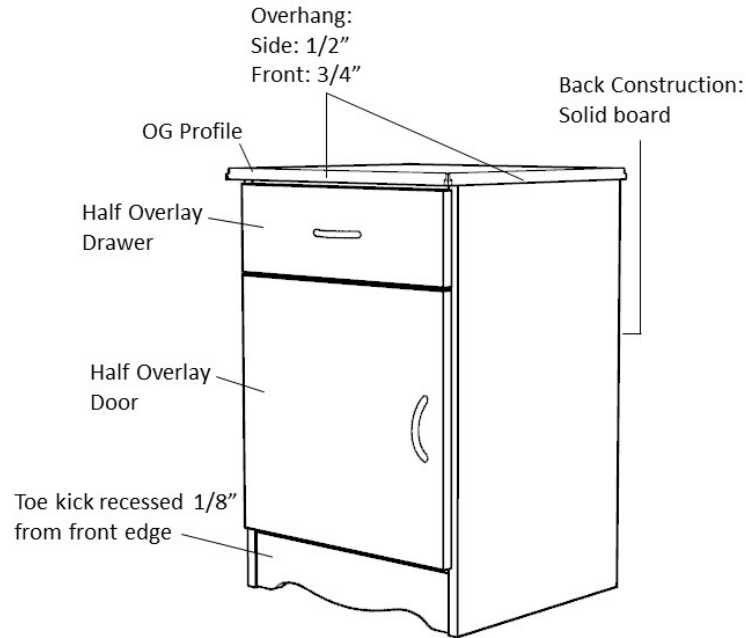

Back Construction

- 1/4" Solid board

Desk Construction

- 3/4" Plywood

Jointing System

- Dowel and mechanical fasteners

Venting

- Venting on back of bedside cabinet with one drawer, one door only

Glides

- Standard Option for most products: Nylon knock-in glides
- Cabinets over 30" wide and/or 48" high: Screw-in levelers

Product Dimensions and Specs

Overall 21W 19D 25H

Wt. 53 lbs

Product Statement of Line Images