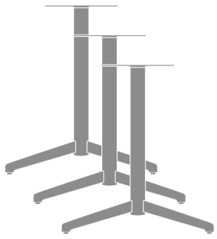

Product Dimensions and Specs

Overall 31W 30D 28.5H

Wt. 58 lbs

Product Statement of Line Images

Lumio Triple Pedestal T Base,
Small, Standard Height
Model: LUMTBT26SH
26W 30D 28.5H

Lumio Triple Pedestal T Base,
Small, Wheelchair Height
Model: LUMTBT26WH
26W 30D 30.5H