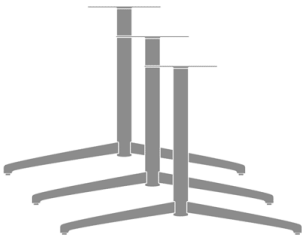

Product Dimensions and Specs

Overall 31W 30D 28.5H

Wt. 58 lbs

Product Statement of Line Images

Lumio Triple Pedestal T Base,
Small, Standard Height
Model: LUMTBT26SH
26W 30D 28.5H

Lumio Triple Pedestal T Base,
Small, Wheelchair Height
Model: LUMTBT26WH
26W 30D 30.5H

Lumio Triple Pedestal T Base,
Medium, Standard Height
Model: LUMTBT31SH
31W 30D 28.5H

Lumio Triple Pedestal T Base,
Medium, Wheelchair Height
Model: LUMTBT31WH
31W 30D 30.5H

Lumio Triple Pedestal T Base,
Large, Standard Height
Model: LUMTBT41SH
41W 30D 28.5H