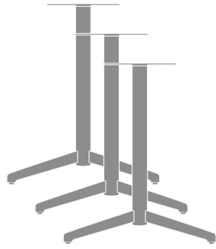

Product Dimensions and Specs

Overall 31W 30D 28.5H

Wt. 58 lbs

Product Statement of Line Images

Lumio Triple Pedestal T Base,
Small, Standard Height
Model: LUMTBT26SH
26W 30D 28.5H

Lumio Triple Pedestal T Base,
Small, Wheelchair Height
Model: LUMTBT26WH
26W 30D 30.5H

Lumio Triple Pedestal T Base,
Medium, Standard Height
Model: LUMTBT31SH
31W 30D 28.5H

Lumio Triple Pedestal T Base,
Medium, Wheelchair Height
Model: LUMTBT31WH
31W 30D 30.5H

Lumio Triple Pedestal T Base,
Large, Standard Height
Model: LUMTBT41SH
41W 30D 28.5H