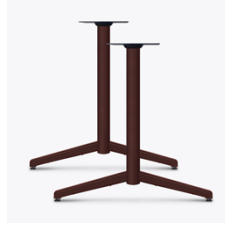

Lumio Twin Pedestal T Base,
Medium, Standard Height
Model: LUMTBD31SH
31W 28D 28.5H

Lumio Twin Pedestal T Base,
Medium, Wheelchair Height
Model: LUMTBD31WH
31W 28D 30.5H

Lumio Twin Pedestal T Base,
Large, Standard Height
Model: LUMTBD41SH
41W 28D 28.5H

Lumio Twin Pedestal T Base,
Large, Wheelchair Height
Model: LUMTBD41WH
41W 28D 30.5H

Product Features

Durable Finish

Kwalu's solid surface (1/8" thick) proprietary finish doesn't have any of the drawbacks of wood. The frames are moisture impervious, graffiti-resistant, easy to clean and maintenance-free.

Twin Base

For use on rectangle tables, the twin and triple T-Bases allow for flexibility in table size.

Optional Wheelchair Height

Wheelchair height base is available and is optional.

Adj. Height Glides

The height of the glides can be adjusted manually to accommodate uneven flooring.