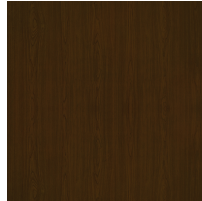

## Product Glides

Nylon Knock in Glide 7/8 inch

Product Finishes

Finish

Wood Ash  
(Fusion)

Midnight Oak  
(Fusion)

Natural  
Mahogany  
(Fusion)

Espresso  
(Fusion)