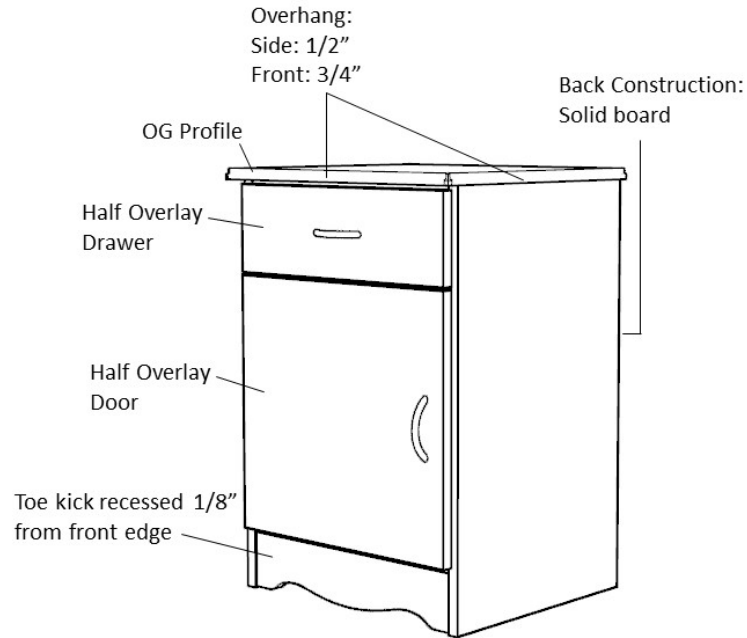

### Jointing System

- Dowel and mechanical fasteners

## Product Dimensions and Specs

Overall 31.5W 19D 36H

Wt. 154 lbs