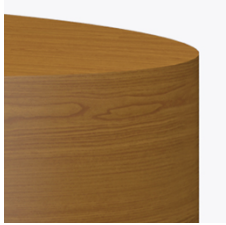

Product Features

Durable Finish

Kwalu's proprietary finish doesn't have any of the drawbacks of wood. The finish is moisture impervious, easy to clean and maintenance-free.