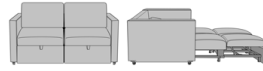

Eco-friendly

- LEED credits available for "Material + Resources" and "Indoor Environmental Air Quality"
- Made in North America
- CARB Compliant

Product Dimensions and Specs

Overall	64W 38D 36H
Seat	57W 22D 19H
Arm	26H
Wt.	259 lbs
Wt. Capacity	500 lbs

Product Statement of Line Images

Carrara Pull-Out Sleeper Love Seat, with Fusion Seat Rail
Model: CRPO2AA
64W 38D 36H
26AH 82.5Ext. Depth

Carrara Pull-Out Sleeper Love Seat, with Upholstered Seat Rail
Model: CRPO2AB
64W 38D 36H
26AH 82.5Ext. Depth