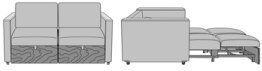

Eco-friendly

- LEED credits available for "Material + Resources" and "Indoor Environmental Air Quality"
- Made in North America
- CARB Compliant

Product Dimensions and Specs

Overall	64W 38D 36H
Seat	57W 22D 19H
Arm	26H
Wt.	259 lbs
Wt. Capacity	500 lbs

Product Statement of Line Images

Carrara Pull-Out Sleeper Love Seat, with Fusion Seat Rail
Model: CRPO2AA
64W 38D 36H
26AH 82.5Ext. Depth

Carrara Pull-Out Sleeper Love Seat, with Upholstered Seat Rail
Model: CRPO2AB
64W 38D 36H
26AH 82.5Ext. Depth

Carrara Pull-Out Sleeper Love Seat, with Kwalu Arm Caps, with Fusion Seat Rail
Model: CRPO2BA
64W 38D 36H
26AH 82.5Ext. Depth

Carrara Pull-Out Sleeper Love Seat, with Kwalu Arm Caps, with Upholstered Seat Rail
Model: CRPO2BB
64W 38D 36H
26AH 82.5Ext. Depth