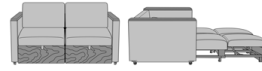

Eco-friendly

- LEED credits available for "Material + Resources" and "Indoor Environmental Air Quality"
- Made in North America
- CARB Compliant

Product Dimensions and Specs

Overall	64W 38D 36H
Seat	57W 22D 19H
Arm	26H
Wt.	259 lbs
Wt. Capacity	500 lbs

Product Statement of Line Images

Carrara Pull-Out Sleeper Love Seat, with Fusion Seat Rail
Model: CRPO2AA
64W 38D 36H
26AH 82.5Ext. Depth

Carrara Pull-Out Sleeper Love Seat, with Upholstered Seat Rail
Model: CRPO2AB
64W 38D 36H
26AH 82.5Ext. Depth