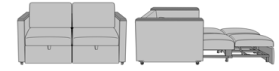

Eco-friendly

- LEED credits available for "Material + Resources" and "Indoor Environmental Air Quality"
- Made in North America
- CARB Compliant

Product Dimensions and Specs

Overall	64W 38D 36H
Seat	57W 22D 19H
Arm	26H
Wt.	259 lbs
Wt. Capacity	500 lbs

Product Statement of Line Images

Carrara Pull-Out Sleeper Love Seat, with Fusion Seat Rail
Model: CRPO2AA
64W 38D 36H
26AH 82.5Ext. Depth

Carrara Pull-Out Sleeper Love Seat, with Upholstered Seat Rail
Model: CRPO2AB
64W 38D 36H
26AH 82.5Ext. Depth

Carrara Pull-Out Sleeper Love Seat, with Kwalu Arm Caps, with Fusion Seat Rail
Model: CRPO2BA
64W 38D 36H
26AH 82.5Ext. Depth

Carrara Pull-Out Sleeper Love Seat, with Kwalu Arm Caps, with Upholstered Seat Rail
Model: CRPO2BB
64W 38D 36H
26AH 82.5Ext. Depth