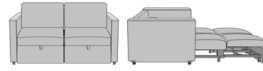

Carrara Pull-Out Sleeper Love Seat, with Solid Surface Arm Caps, with Upholstered Seat Rail
Model: CRPO2CB
64W 38D 36H
25.75AH 82.5Ext. Depth