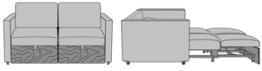

Eco-friendly

- LEED credits available for "Material + Resources" and "Indoor Environmental Air Quality"
- Made in North America
- CARB Compliant

Product Dimensions and Specs

Overall	64W 38D 36H
Seat	57W 22D 19H
Arm	26H
Wt.	259 lbs
Wt. Capacity	500 lbs

Product Statement of Line Images

Carrara Pull-Out Sleeper Love Seat, with Fusion Seat Rail
Model: CRPO2AA
64W 38D 36H
26AH 82.5Ext. Depth

Carrara Pull-Out Sleeper Love Seat, with Upholstered Seat Rail
Model: CRPO2AB
64W 38D 36H
26AH 82.5Ext. Depth