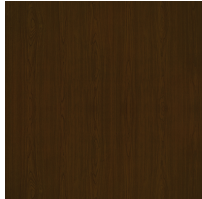

Espresso
(Fusion)