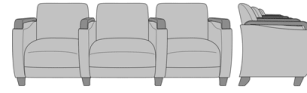

Product Dimensions and Specs

Overall	59.5W 28.75D 35H
Seat	24.5W 21D 18.5H
Arm	23.5H
Wt.	135 lbs
Wt. Capacity	350 lbs

Product Statement of Line Images

Ravello Tandem, Single-Seater, Curved Arm Shape, Kwalu Arm, Square Back
Model: RVG132HA
31.5W 28.75D 35H
23.5AH

Ravello Tandem, 2-Seater Gang, Curved Arm Shape, Kwalu Arm, Square Back
Model: RVG132HB
59.5W 28.75D 35H
23.5AH

Ravello Tandem, 3-Seater Gang, Curved Arm Shape, Kwalu Arm, Square Back
Model: RVG132HC
87.5W 28.75D 35H
23.5AH