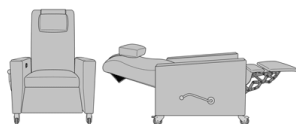

Carrara Sleeper Recliner, with
Solid Surface Arm Caps
Model: CRSS5
32.5W 36D 45H
24.75AH 75Ext. Depth