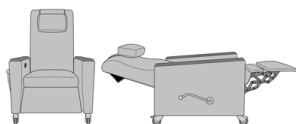

Product Statement of Line Images

Carrara Sleeper Recliner
Model: CRSL5
32.5W 36D 45H
25AH 75Ext. Depth