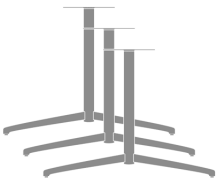

List Price: \$1134

Model: LUMTBT26SH - Lumio Triple Pedestal T Base, Small, Standard Height

Specifications: 26W 30D 28.5H 56LBS

List Price: \$1739

Model: LUMTBT26WH - Lumio Triple Pedestal T Base, Small, Wheelchair Height

Specifications: 26W 30D 30.5H 20LBS

List Price: \$1772

Model: LUMTBT31SH - Lumio Triple Pedestal T Base, Medium, Standard Height

Specifications: 31W 30D 28.5H 58LBS

List Price: \$1910

Model: LUMTBT31WH - Lumio Triple Pedestal T Base, Medium, Wheelchair Height

Specifications: 31W 30D 30.5H 63LBS

List Price: \$1950

Model: LUMTBT41SH - Lumio Triple Pedestal T Base, Large, Standard Height

Specifications: 41W 30D 28.5H 62LBS

List Price: \$2104

Model: LUMTBT41WH - Lumio Triple Pedestal T Base, Large, Wheelchair Height

Specifications: 41W 30D 30.5H 69LBS

List Price: \$2144

Model: LUMTBD26SH - Lumio Twin Pedestal T Base, Small, Standard Height

Specifications: 26W 28D 28.5H 37LBS

List Price: \$1163

Model: LUMTBD26WH - Lumio Twin Pedestal T Base, Small, Wheelchair Height