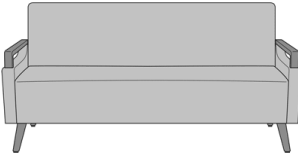

Product Dimensions and Specs

Overall	70W 28.5D 35H
Seat	63W 20D 19H
Arm	24.5H
Wt.	108 lbs
Wt. Capacity	750 lbs

Product Statement of Line Images

Constanzo Sofa
Model: CNST311
70W 28.5D 35H
24.5AH

Constanzo Sofa with Power
Grommet
Model: CNST311PG1
70W 28.5D 35H
24.5AH