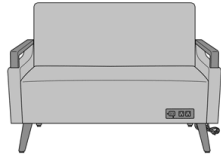

Product Dimensions and Specs

Overall	50W 28.5D 35H
Seat	42W 20D 19H
Arm	24.5H
Wt.	86 lbs
Wt. Capacity	500 lbs

Product Statement of Line Images

Constanzo Love Seat
Model: CNST211
50W 28.5D 35H
24.5AH

Constanzo Love Seat with
Power Grommet
Model: CNST211PG1
50W 28.5D 35H
24.5AH