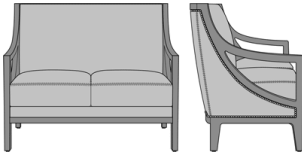

Eco-friendly

- LEED credits available for "Material + Resources" and "Indoor Environmental Air Quality"
- Made in North America
- CARB Compliant

Product Dimensions and Specs

Overall	49.5W 30D 38H
Seat	46.5W 20D 19H
Arm	25H
Wt.	100 lbs
Wt. Capacity	525 lbs

Product Statement of Line Images

Monreale Love Seat, without Piping, without Nail Head Detail
Model: MNR211
49.5W 30D 38H
25AH

Monreale Love Seat, without Piping, with Nail Head Detail
Model: MNR212
49.5W 29D 38H
25AH