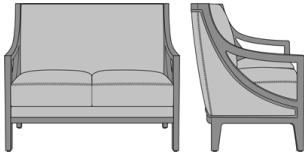

Eco-friendly

- LEED credits available for "Material + Resources" and "Indoor Environmental Air Quality"
- Made in North America
- CARB Compliant

Product Dimensions and Specs

Overall	49.5W 30D 38H
Seat	46.5W 20D 19H
Arm	25H
Wt.	100 lbs
Wt. Capacity	525 lbs

Product Statement of Line Images

Monreale Love Seat, without Piping, without Nail Head Detail
Model: MNR211
49.5W 30D 38H
25AH

Monreale Love Seat, without Piping, with Nail Head Detail
Model: MNR212
49.5W 29D 38H
25AH