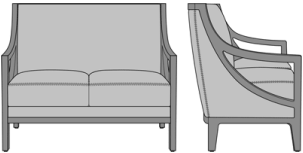

Product Statement of Line Images

Monreale Love Seat, without Piping, without Nail Head Detail
Model: MNR211
49.5W 30D 38H
25AH