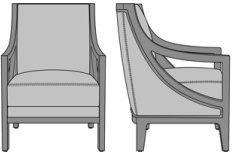

Eco-friendly

- LEED credits available for "Material + Resources" and "Indoor Environmental Air Quality"
- Made in North America
- CARB Compliant

Product Dimensions and Specs

Overall	26W 30D 38H
Seat	23W 20D 19H
Arm	25H
Wt.	65 lbs
Wt. Capacity	350 lbs

Product Statement of Line Images

Monreale Lounge Chair,
without Piping, without Nail
Head Detail
Model: MNR111
26W 30D 38H
25AH

Monreale Lounge Chair,
without Piping, with Nail Head
Detail
Model: MNR112
26W 30D 38H
25AH