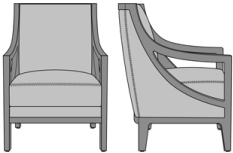

Product Statement of Line Images

Monreale Lounge Chair,
without Piping, without Nail
Head Detail
Model: MNR111
26W 30D 38H
25AH