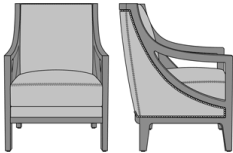

Eco-friendly

- LEED credits available for "Material + Resources" and "Indoor Environmental Air Quality"
- Made in North America
- CARB Compliant

Product Dimensions and Specs

Overall	26W 30D 38H
Seat	23W 20D 19H
Arm	25H
Wt.	65 lbs
Wt. Capacity	350 lbs

Product Statement of Line Images

Monreale Lounge Chair,
without Piping, without Nail
Head Detail
Model: MNR111
26W 30D 38H
25AH

Monreale Lounge Chair,
without Piping, with Nail Head
Detail
Model: MNR112
26W 30D 38H
25AH