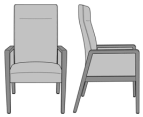

**Model:** VDNF12 - Valdina Flex - 24W Tall Back

**Specifications:** 24W 27D 43H 42LBS

**List Price:** -

**Model:** VDNF12UP - Valdina Flex - 24W Tall Back – Closed Arm

**Specifications:** 24W 27D 43H 47LBS

**List Price:** -

**Model:** VDNF11 - Valdina Flex - 24W Short Back

**Specifications:** 24W 27D 35H 39LBS

**List Price:** -

**Model:** VDNF11UP - Valdina Flex - 24W Short Back, Upholstered Arm Panels

**Specifications:** 24W 27D 35H 49LBS