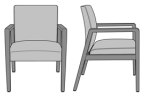

**Model:** VDNF12 - Valdina Flex - 24W Tall Back

**Specifications:** 24W 27D 43H 42LBS

**List Price:** -

**Model:** VDNF12UP - Valdina Flex - 24W Tall Back – Closed Arm

**Specifications:** 24W 27D 43H 47LBS

**List Price:** -

**Model:** VDNF11 - Valdina Flex - 24W Short Back

**Specifications:** 24W 27D 35H 39LBS

**List Price:** -

**Model:** VDNF11UP - Valdina Flex - 24W Short Back, Upholstered Arm Panels

**Specifications:** 24W 27D 35H 49LBS