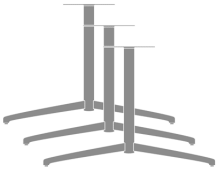

Model: LUMTBT26SH - Lumio Triple Pedestal T Base, Small, Standard Height

Specifications: 26W 30D 28.5H 56LBS

List Price: \$1739

Model: LUMTBT26WH - Lumio Triple Pedestal T Base, Small, Wheelchair Height

Specifications: 26W 30D 30.5H 20LBS

List Price: \$1772

Model: LUMTBT31SH - Lumio Triple Pedestal T Base, Medium, Standard Height

Specifications: 31W 30D 28.5H 58LBS

List Price: \$1910

Model: LUMTBT31WH - Lumio Triple Pedestal T Base, Medium, Wheelchair Height

Specifications: 31W 30D 30.5H 63LBS

List Price: \$1950

Model: LUMTBT41SH - Lumio Triple Pedestal T Base, Large, Standard Height

Specifications: 41W 30D 28.5H 62LBS

List Price: \$2104

Model: LUMTBT41WH - Lumio Triple Pedestal T Base, Large, Wheelchair Height

Specifications: 41W 30D 30.5H 69LBS

List Price: \$2144

Model: LUMTBD26SH - Lumio Twin Pedestal T Base, Small, Standard Height

Specifications: 26W 28D 28.5H 37LBS

List Price: \$1163

Model: LUMTBD26WH - Lumio Twin Pedestal T Base, Small, Wheelchair Height