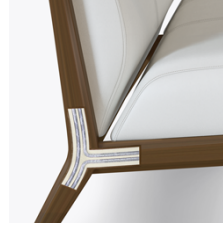

The outside face of the chair frame showcases faceted-edge detailing reminiscent of hand-crafted wood workmanship.

Durable Finish

Kwalu's solid surface (1/8" thick) proprietary finish doesn't have any of the drawbacks of wood. The frames are moisture impervious, graffiti-resistant, easy to clean and maintenance-free.