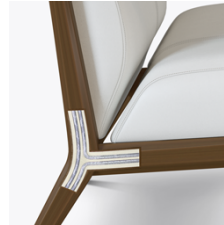

Steel Reinforced

Our patented steel-reinforced joint system uses over 20 pieces of steel in most Kwalu chairs. Stop ongoing and costly furniture replacement.