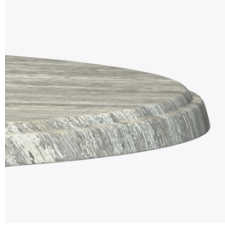

OG Edging

Tiered edging on the top adds character.