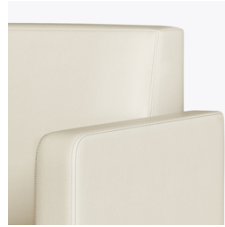

Livorno Lounge Chair, with Solid Surface Arm Caps, with Exposed Seat Rails
 Model: LVO1C01
 27.5W 29.5D 32.5H
 26AH

Product Features

Durable Finish

Kwalu's proprietary finish doesn't have any of the drawbacks of wood. The finish is moisture impervious, easy to clean and maintenance-free.

Visible Cleanout

Cleanout is incorporated behind the seat cushion to prevent buildup of debris while providing a clean look.

Number of Seats

Choose from 3 seat styles – lounge chair, love seat and sofa.

Optional Upholstered Arms