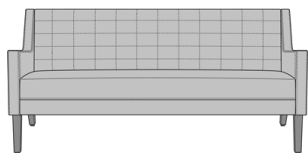

Product Dimensions and Specs

Overall	72.5W 32D 34H
Seat	66W 19.5D 19H
Arm	25H
Wt.	123 lbs
Wt. Capacity	750 lbs

Product Statement of Line Images

Carini II Sofa, without Back
Quilted Stitching Detail
Model: CARII3A0
72.5W 32D 34H
25AH