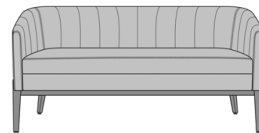

Product Dimensions and Specs

Overall	60W 31D 35H
Seat	54W 18D 20H
Arm	26H
Wt.	88 lbs
Wt. Capacity	500 lbs

Product Statement of Line Images

Pisa Love Seat, with Pillows,
without Channel Stitching
Fixed Seat
Model: PISA2A1AFS
60W 31D 35H
26AH

Pisa Love Seat, Loose Seat
Cushion
Model: PISA2A1ALS
60W 31D 35H
26AH

Pisa Love Seat, with Pillows,
with Channel Stitching Fixed
Seat
Model: PISA2A2AFS
60W 31D 35H
26AH

Pisa Love Seat, Loose Seat
Cushion, with Pillows, with
Channel Stitching
Model: PISA2A2ALS
60W 31D 35H
26AH

Pisa Love Seat, without
Pillows, without Channel
Stitching Fixed Seat
Model: PISA2B1AFS
60W 26D 30H
26AH

Pisa Love Seat, Loose Seat
Cushion, without Pillows,
without Channel Stitching
Model: PISA2B1ALS
60W 26D 30H
26AH

Pisa Love Seat, without
Pillows, with Channel Stitching
Fixed Seat
Model: PISA2B2AFS
60W 26D 30H
26AH

Pisa Love Seat, Loose Seat
Cushion, without Pillows,
without Channel Stitching
Model: PISA2B2ALS
60W 26D 30H
26AH