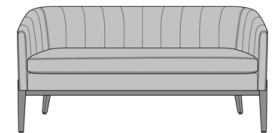

Product Dimensions and Specs

Overall	60W 31D 35H
Seat	54W 18D 20H
Arm	26H
Wt.	88 lbs
Wt. Capacity	500 lbs

Product Statement of Line Images

Pisa Love Seat, with Pillows,
without Channel Stitching
Fixed Seat
Model: PISA2A1AFS
60W 31D 35H
26AH

Pisa Love Seat, Loose Seat
Cushion
Model: PISA2A1ALS
60W 31D 35H
26AH

Pisa Love Seat, with Pillows,
with Channel Stitching Fixed
Seat
Model: PISA2A2AFS
60W 31D 35H
26AH

Pisa Love Seat, Loose Seat
Cushion, with Pillows, with
Channel Stitching
Model: PISA2A2ALS
60W 31D 35H
26AH

Pisa Love Seat, without
Pillows, without Channel
Stitching Fixed Seat
Model: PISA2B1AFS
60W 26D 30H
26AH

Pisa Love Seat, Loose Seat
Cushion, without Pillows,
without Channel Stitching
Model: PISA2B1ALS
60W 26D 30H
26AH

Pisa Love Seat, without
Pillows, with Channel Stitching
Fixed Seat
Model: PISA2B2AFS
60W 26D 30H
26AH

Pisa Love Seat, Loose Seat
Cushion, without Pillows,
without Channel Stitching
Model: PISA2B2ALS
60W 26D 30H
26AH