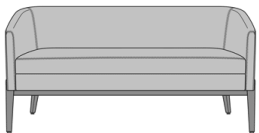

Product Dimensions and Specs

Overall	60W 31D 35H
Seat	54W 18D 20H
Arm	26H
Wt.	88 lbs
Wt. Capacity	500 lbs

Product Statement of Line Images

Pisa Love Seat, with Pillows,
without Channel Stitching
Fixed Seat
Model: PISA2A1AFS
60W 31D 35H
26AH

Pisa Love Seat, Loose Seat
Cushion
Model: PISA2A1ALS
60W 31D 35H
26AH

Pisa Love Seat, with Pillows,
with Channel Stitching Fixed
Seat
Model: PISA2A2AFS
60W 31D 35H
26AH

Pisa Love Seat, Loose Seat
Cushion, with Pillows, with
Channel Stitching
Model: PISA2A2ALS
60W 31D 35H
26AH

Pisa Love Seat, without
Pillows, without Channel
Stitching Fixed Seat
Model: PISA2B1AFS
60W 26D 30H
26AH

Pisa Love Seat, Loose Seat
Cushion, without Pillows,
without Channel Stitching
Model: PISA2B1ALS
60W 26D 30H
26AH

Pisa Love Seat, without
Pillows, with Channel Stitching
Fixed Seat
Model: PISA2B2AFS
60W 26D 30H
26AH

Pisa Love Seat, Loose Seat
Cushion, without Pillows,
without Channel Stitching
Model: PISA2B2ALS
60W 26D 30H
26AH