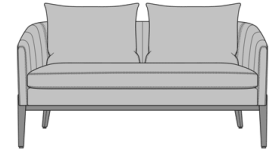

Product Dimensions and Specs

Overall	60W 31D 35H
Seat	54W 18D 20H
Arm	26H
Wt.	88 lbs
Wt. Capacity	500 lbs

Product Statement of Line Images

Pisa Love Seat, with Pillows,
without Channel Stitching
Fixed Seat
Model: PISA2A1AFS
60W 31D 35H
26AH

Pisa Love Seat, Loose Seat
Cushion
Model: PISA2A1ALS
60W 31D 35H
26AH

Pisa Love Seat, with Pillows,
with Channel Stitching Fixed
Seat
Model: PISA2A2AFS
60W 31D 35H
26AH

Pisa Love Seat, Loose Seat
Cushion, with Pillows, with
Channel Stitching
Model: PISA2A2ALS
60W 31D 35H
26AH

Pisa Love Seat, without
Pillows, without Channel
Stitching Fixed Seat
Model: PISA2B1AFS
60W 26D 30H
26AH

Pisa Love Seat, Loose Seat
Cushion, without Pillows,
without Channel Stitching
Model: PISA2B1ALS
60W 26D 30H
26AH

Pisa Love Seat, without
Pillows, with Channel Stitching
Fixed Seat
Model: PISA2B2AFS
60W 26D 30H
26AH

Pisa Love Seat, Loose Seat
Cushion, without Pillows,
without Channel Stitching
Model: PISA2B2ALS
60W 26D 30H
26AH