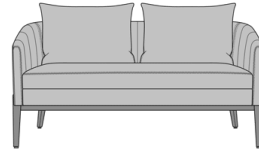

Product Dimensions and Specs

Overall	60W 31D 35H
Seat	54W 18D 20H
Arm	26H
Wt.	88 lbs
Wt. Capacity	500 lbs

Product Statement of Line Images

Pisa Love Seat, with Pillows,
without Channel Stitching
Fixed Seat
Model: PISA2A1AFS
60W 31D 35H
26AH

Pisa Love Seat, Loose Seat
Cushion
Model: PISA2A1ALS
60W 31D 35H
26AH

Pisa Love Seat, with Pillows,
with Channel Stitching Fixed
Seat
Model: PISA2A2AFS
60W 31D 35H
26AH

Pisa Love Seat, Loose Seat
Cushion, with Pillows, with
Channel Stitching
Model: PISA2A2ALS
60W 31D 35H
26AH

Pisa Love Seat, without
Pillows, without Channel
Stitching Fixed Seat
Model: PISA2B1AFS
60W 26D 30H
26AH

Pisa Love Seat, Loose Seat
Cushion, without Pillows,
without Channel Stitching
Model: PISA2B1ALS
60W 26D 30H
26AH