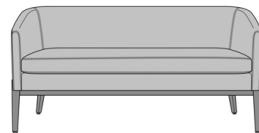

Product Dimensions and Specs

Overall	60W 31D 35H
Seat	54W 18D 20H
Arm	26H
Wt.	88 lbs
Wt. Capacity	500 lbs

Product Statement of Line Images

Pisa Love Seat, with Pillows,
without Channel Stitching
Fixed Seat
Model: PISA2A1AFS
60W 31D 35H
26AH

Pisa Love Seat, Loose Seat
Cushion
Model: PISA2A1ALS
60W 31D 35H
26AH

Pisa Love Seat, with Pillows,
with Channel Stitching Fixed
Seat
Model: PISA2A2AFS
60W 31D 35H
26AH

Pisa Love Seat, Loose Seat
Cushion, with Pillows, with
Channel Stitching
Model: PISA2A2ALS
60W 31D 35H
26AH

Pisa Love Seat, without
Pillows, without Channel
Stitching Fixed Seat
Model: PISA2B1AFS
60W 26D 30H
26AH

Pisa Love Seat, Loose Seat
Cushion, without Pillows,
without Channel Stitching
Model: PISA2B1ALS
60W 26D 30H
26AH

Pisa Love Seat, without
Pillows, with Channel Stitching
Fixed Seat
Model: PISA2B2AFS
60W 26D 30H
26AH

Pisa Love Seat, Loose Seat
Cushion, without Pillows,
without Channel Stitching
Model: PISA2B2ALS
60W 26D 30H
26AH