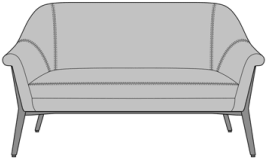

Product Dimensions and Specs

Overall	58.25W 32.75D 34.25H
Seat	45.75W 20D 19H
Arm	25H
Wt.	89 lbs
Wt. Capacity	500 lbs

Product Statement of Line Images

Mantova Love Seat, without Piping, without Nail Head Detail, Fixed Seat Cushion
Model: MTVA2100FS
58.25W 32.75D 34.25H
25AH

Mantova Love Seat, without Piping, without Nail Head Detail, Loose Seat Cushion
Model: MTVA2100LS
58.25W 32.75D 34.25H
25AH

Mantova Love Seat, without Piping, with Nail Head Detail, Loose Seat Cushion
Model: MTVA2101LS
58.25W 32.75D 34.25H
25AH

Mantova Love Seat, with Piping, without Nail Head Detail, Loose Seat Cushion
Model: MTVA2110LS
58.25W 32.75D 34.25H
25AH

Mantova Love Seat, with Piping, with Nail Head Detail, Loose Seat Cushion
Model: MTVA2111LS
58.25W 32.75D 34.25H
25AH