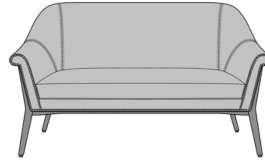

Product Dimensions and Specs

Overall	58.25W 32.75D 34.25H
Seat	45.75W 20D 19H
Arm	25H
Wt.	89 lbs
Wt. Capacity	500 lbs

Product Statement of Line Images

Mantova Love Seat, without Piping, without Nail Head Detail, Fixed Seat Cushion
Model: MTVA2100FS
58.25W 32.75D 34.25H
25AH

Mantova Love Seat, without Piping, without Nail Head Detail, Loose Seat Cushion
Model: MTVA2100LS
58.25W 32.75D 34.25H
25AH

Mantova Love Seat, without Piping, with Nail Head Detail, Loose Seat Cushion
Model: MTVA2101LS
58.25W 32.75D 34.25H
25AH

Mantova Love Seat, with Piping, without Nail Head Detail, Loose Seat Cushion
Model: MTVA2110LS
58.25W 32.75D 34.25H
25AH

Mantova Love Seat, with Piping, with Nail Head Detail, Loose Seat Cushion
Model: MTVA2111LS
58.25W 32.75D 34.25H
25AH