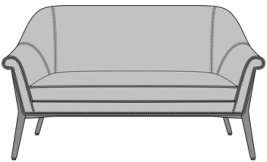

Product Dimensions and Specs

Overall	58.25W 32.75D 34.25H
Seat	45.75W 20D 19H
Arm	25H
Wt.	89 lbs
Wt. Capacity	500 lbs

Product Statement of Line Images

Mantova Love Seat, without Piping, without Nail Head Detail, Fixed Seat Cushion
Model: MTVA2100FS
58.25W 32.75D 34.25H
25AH

Mantova Love Seat, without Piping, without Nail Head Detail, Loose Seat Cushion
Model: MTVA2100LS
58.25W 32.75D 34.25H
25AH

Mantova Love Seat, without Piping, with Nail Head Detail, Loose Seat Cushion
Model: MTVA2101LS
58.25W 32.75D 34.25H
25AH

Mantova Love Seat, with Piping, without Nail Head Detail, Loose Seat Cushion
Model: MTVA2110LS
58.25W 32.75D 34.25H
25AH

Mantova Love Seat, with Piping, with Nail Head Detail, Loose Seat Cushion
Model: MTVA2111LS
58.25W 32.75D 34.25H
25AH