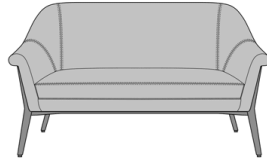

Product Dimensions and Specs

Overall	58.25W 32.75D 34.25H
Seat	45.75W 20D 19H
Arm	25H
Wt.	89 lbs
Wt. Capacity	500 lbs

Product Statement of Line Images

Mantova Love Seat, without Piping, without Nail Head Detail, Fixed Seat Cushion
Model: MTVA2100FS
58.25W 32.75D 34.25H
25AH

Mantova Love Seat, without Piping, without Nail Head Detail, Loose Seat Cushion
Model: MTVA2100LS
58.25W 32.75D 34.25H
25AH

Mantova Love Seat, without Piping, with Nail Head Detail, Loose Seat Cushion
Model: MTVA2101LS
58.25W 32.75D 34.25H
25AH

Mantova Love Seat, with Piping, without Nail Head Detail, Loose Seat Cushion
Model: MTVA2110LS
58.25W 32.75D 34.25H
25AH

Mantova Love Seat, with Piping, with Nail Head Detail, Loose Seat Cushion
Model: MTVA2111LS
58.25W 32.75D 34.25H
25AH