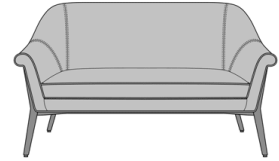

Product Dimensions and Specs

Overall	58.25W 32.75D 34.25H
Seat	45.75W 20D 19H
Arm	25H
Wt.	89 lbs
Wt. Capacity	500 lbs

Product Statement of Line Images

Mantova Love Seat, without Piping, without Nail Head Detail, Fixed Seat Cushion
Model: MTVA2100FS
58.25W 32.75D 34.25H
25AH

Mantova Love Seat, without Piping, without Nail Head Detail, Loose Seat Cushion
Model: MTVA2100LS
58.25W 32.75D 34.25H
25AH

Mantova Love Seat, without Piping, with Nail Head Detail, Loose Seat Cushion
Model: MTVA2101LS
58.25W 32.75D 34.25H
25AH

Mantova Love Seat, with Piping, without Nail Head Detail, Loose Seat Cushion
Model: MTVA2110LS
58.25W 32.75D 34.25H
25AH

Mantova Love Seat, with Piping, with Nail Head Detail, Loose Seat Cushion
Model: MTVA2111LS
58.25W 32.75D 34.25H
25AH